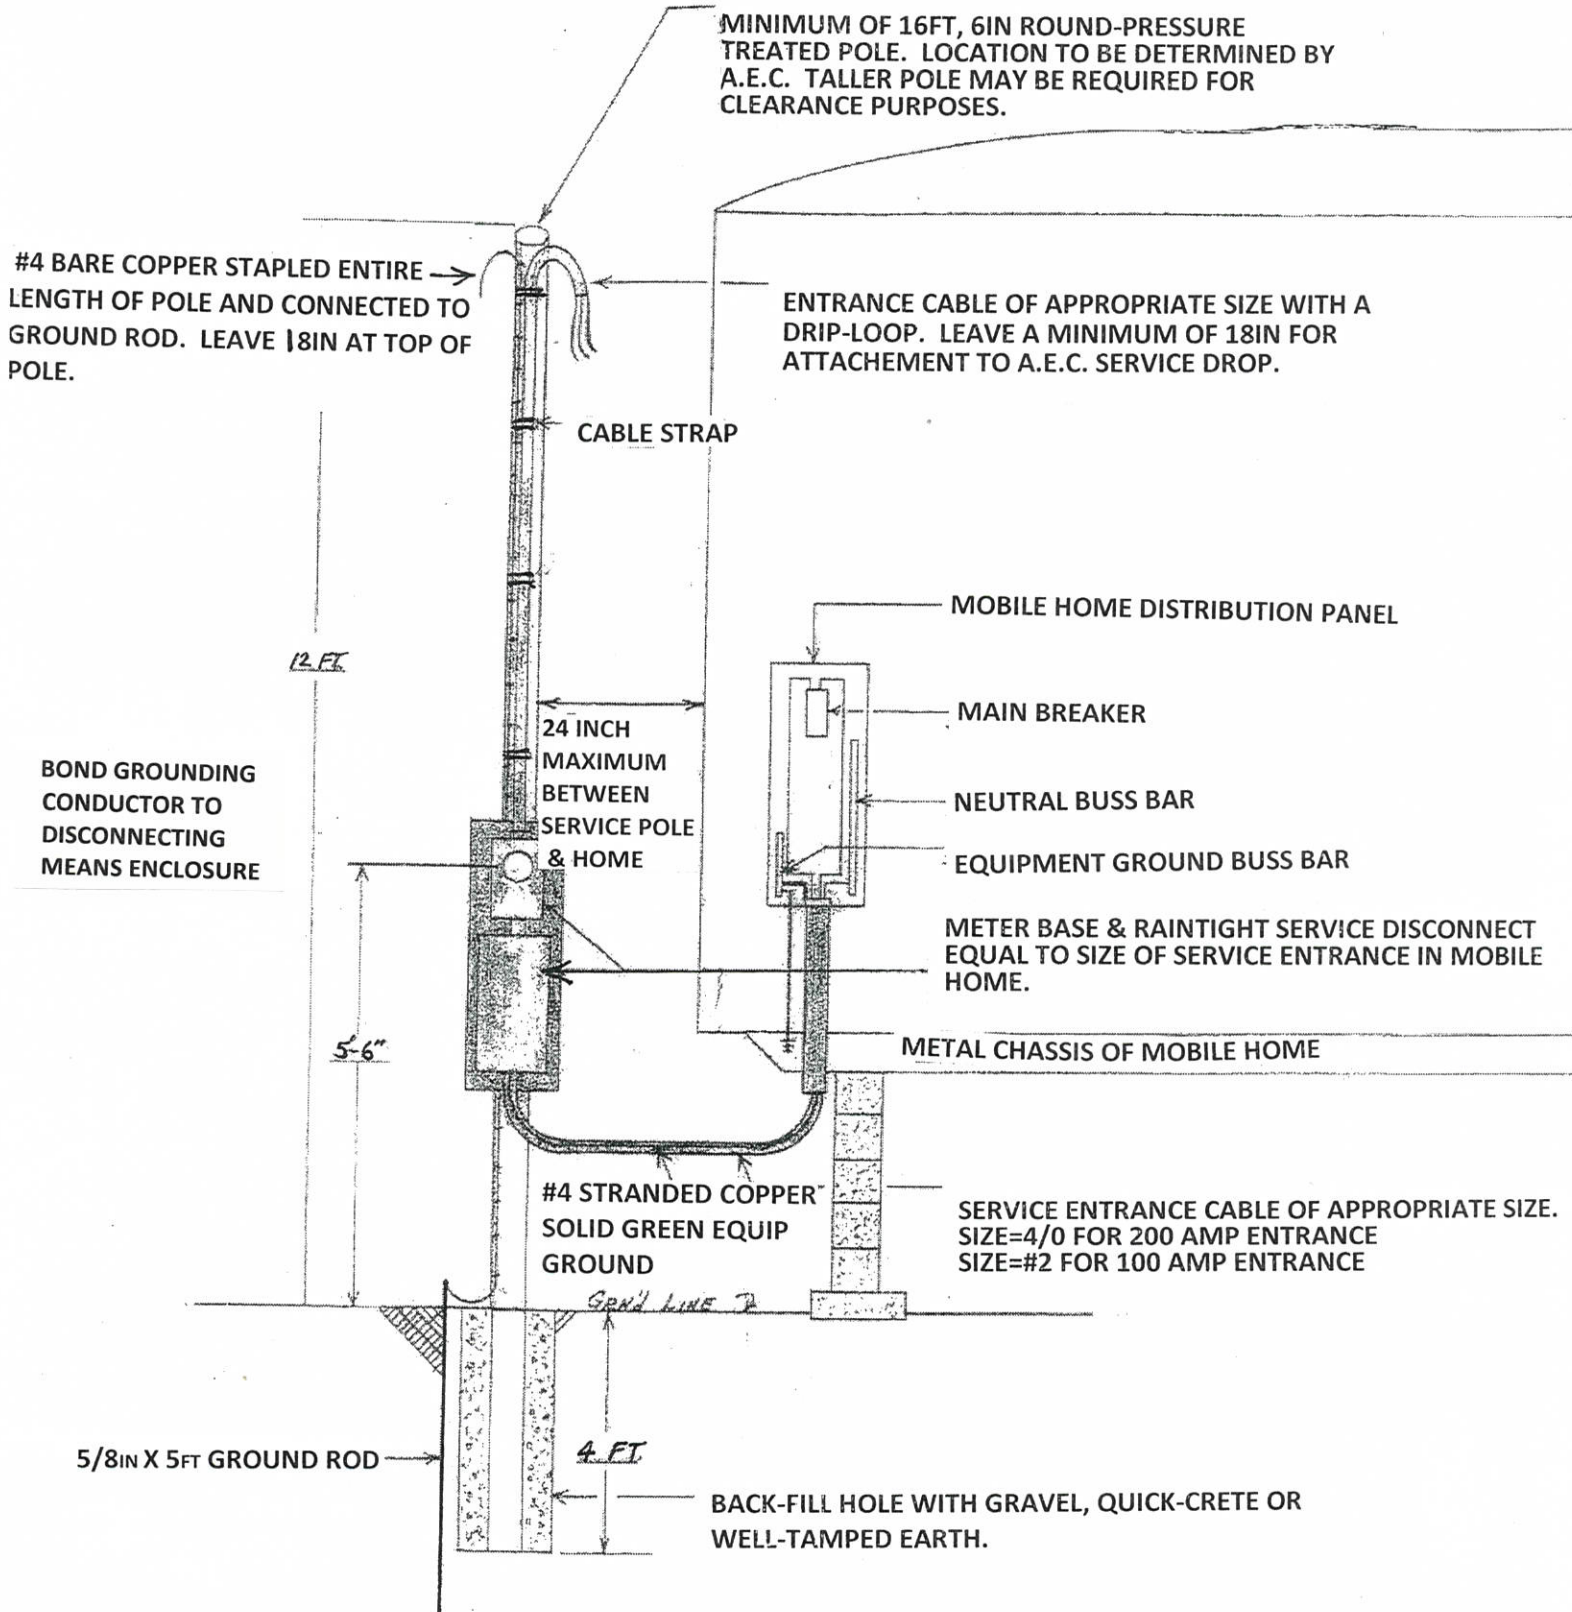

Arab Electric Cooperative, Inc.

P. O. Box 770 • Arab, Alabama 35016 • (256) 586-3196

FAX (256) 586-4943

Typical Mobile Home Service Pole Using Service Entrance Cable

Arab Electric Cooperative, Inc.

P. O. Box 770 • Arab, Alabama 35016 • (256) 586-3196

FAX (256) 586-4943

Typical Mobile Home Service Pole Using Conduit

MINIMUM 16ft, 6in ROUND PRESSURE TREATED POLE.

LOCATION TO BE DETERMINED BY AEC.

SOME CASES REQUIRE TALLER POLES FOR CLEARANCE.